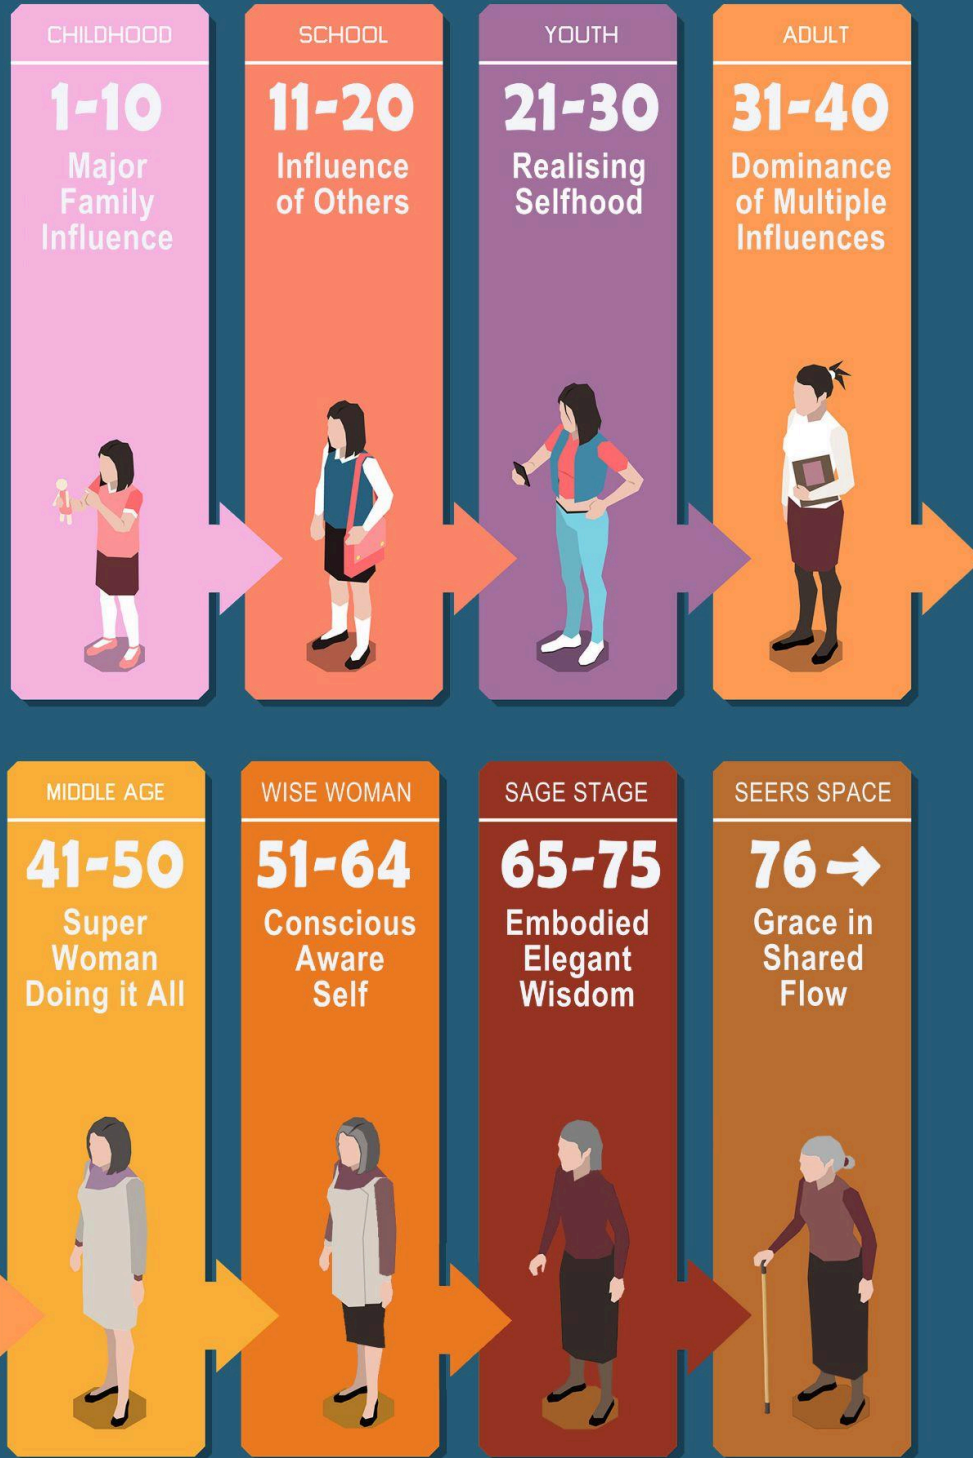

Heart-Scoping

Elder Women's Wisdom

Heartscooping

Being present to your Wise Woman Journey

CHANNEL 1 - SEEKING

Feminine Alchemy - Wise Woman Stages

Intro Session \$197

Channel 1 of the Heartscooping journey is all about revisiting your life through each decade to find your strongest memories of that time where a pervasive lesson was learnt. Those lessons left an imprint. When we interrogate those imprints and memories from a mature woman's perspective, the possibility is there to unravel and take forward different emotional viewpoints. This is a process of deconstruction. This creates your ability to change anything in your life story, as you are the author of your life.

Create the potential to change anything your heart desires!

CHANNEL 2 - EMBRACING

Wise Woman - Wise Woman Ways

2 x 60min sessions \$240

Channel 2 occurs as you transition to a new stage in your life, some ladies feel heated inside (fiery, angry and hot!) and incandescent in these years. It can be difficult to hear your heart when you are operating in superwoman mode. It's time to appreciate what your heart is really whispering to you.

CHANNEL 3 - LIVING

Sage Stage - Way of the Wise

2 x 60min sessions \$240

This is true woman's alchemy, as you emerge from menopause and learn to navigate the Sage Stage entering the time of your elder-hood feminine power.

A new adventure begins as you become a beacon of light, luminescent and clear, dancing on your own initiated path.

***Claim your inner soul wisdom and all your heart vistas
to fully explore your unique Wise Woman Ways!***